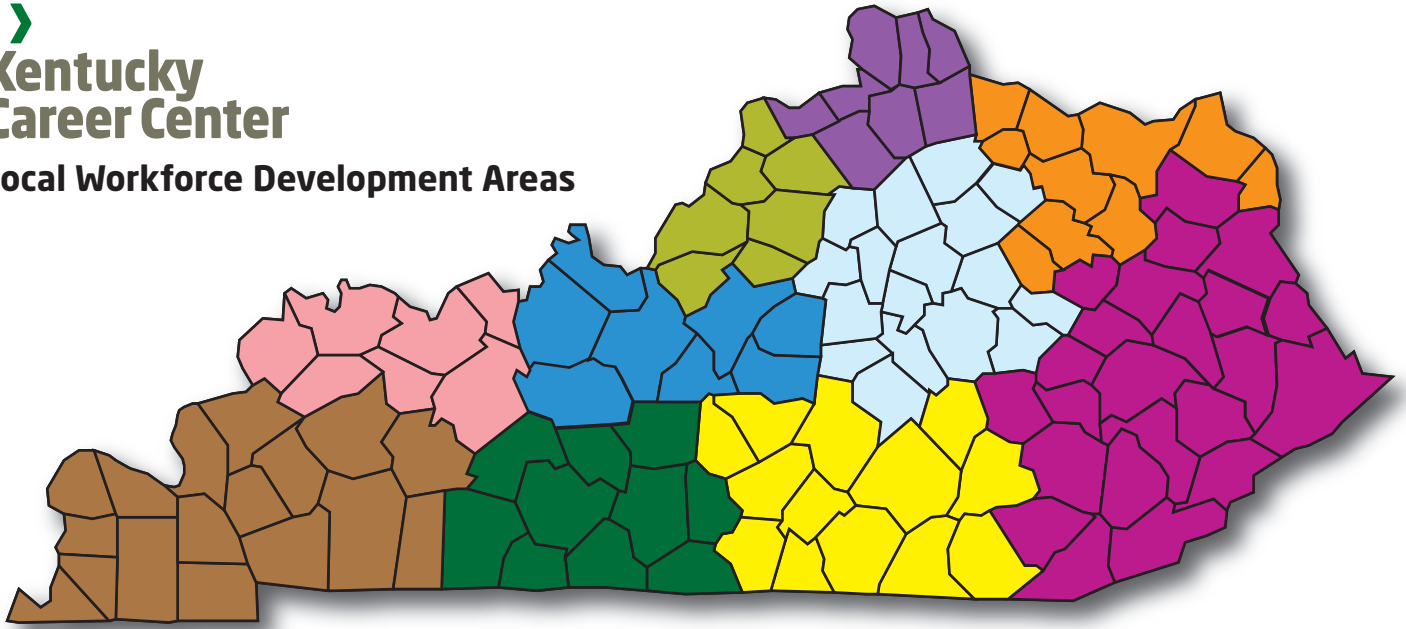

# Kentucky Career Center

## Local Workforce Development Areas

### Green River

Daviess, Hancock, Henderson, McLean, Ohio, Union, Webster